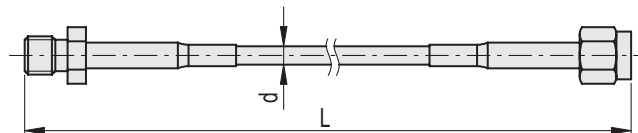

### CONNECTORS

Male and female SMA connectors.

### SPECIAL EXECUTIONS ON REQUEST

Extensions with cables in different lengths.

Mechanical and electrical characteristics	
Impedance	50 Ohm
Working temperature	-40 °C ÷ 70 °C

Code	Description	L+50	d±0.5	⚖️
CE.99253	FC-UC-1.0	1000	3	48
CE.99255	FC-UC-2.5	2500	5	106
CE.99257	FC-UC-5.0	5000	5	208
CE.99259	FC-UC-10.0	10000	5	206